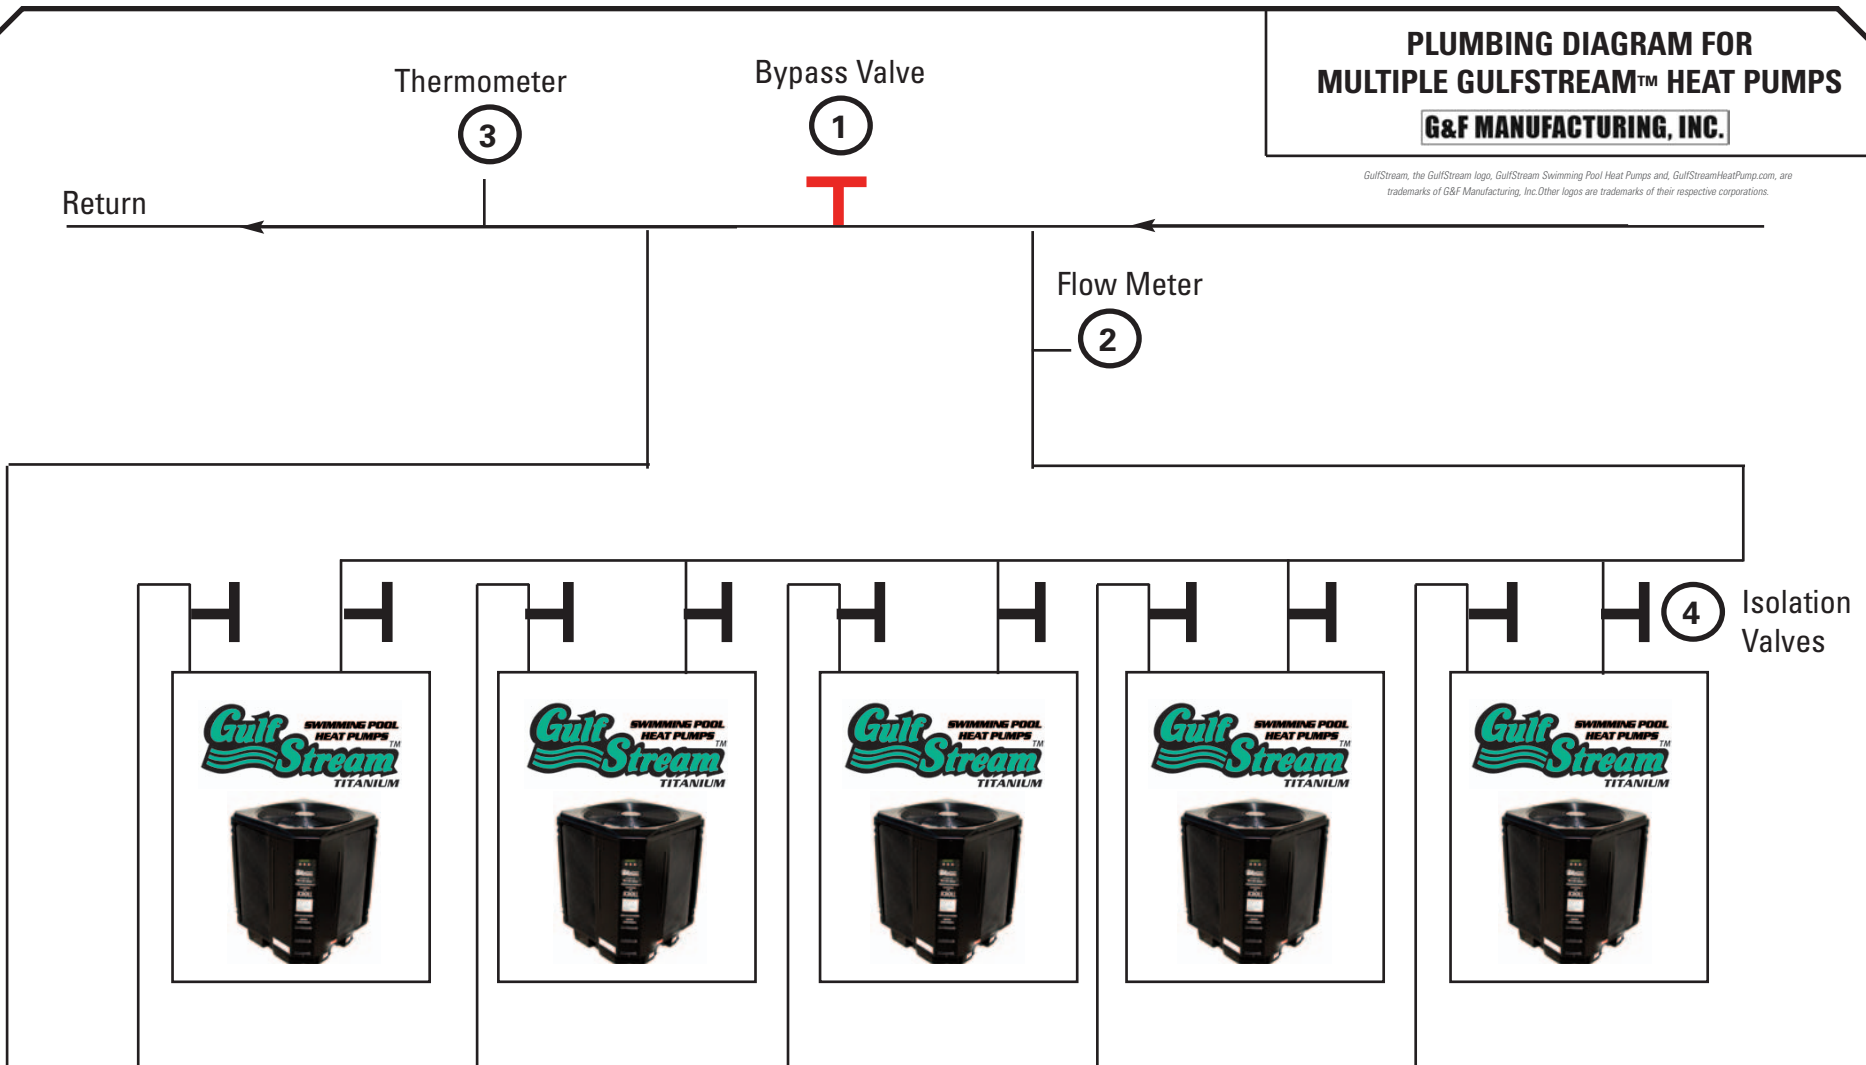

**PLUMBING DIAGRAM FOR
MULTIPLE GULFSTREAM™ HEAT PUMPS**
G&F MANUFACTURING, INC.

1. Bypass Valve
2. Flow Meter
3. Thermometer
4. Isolation Valves **T**